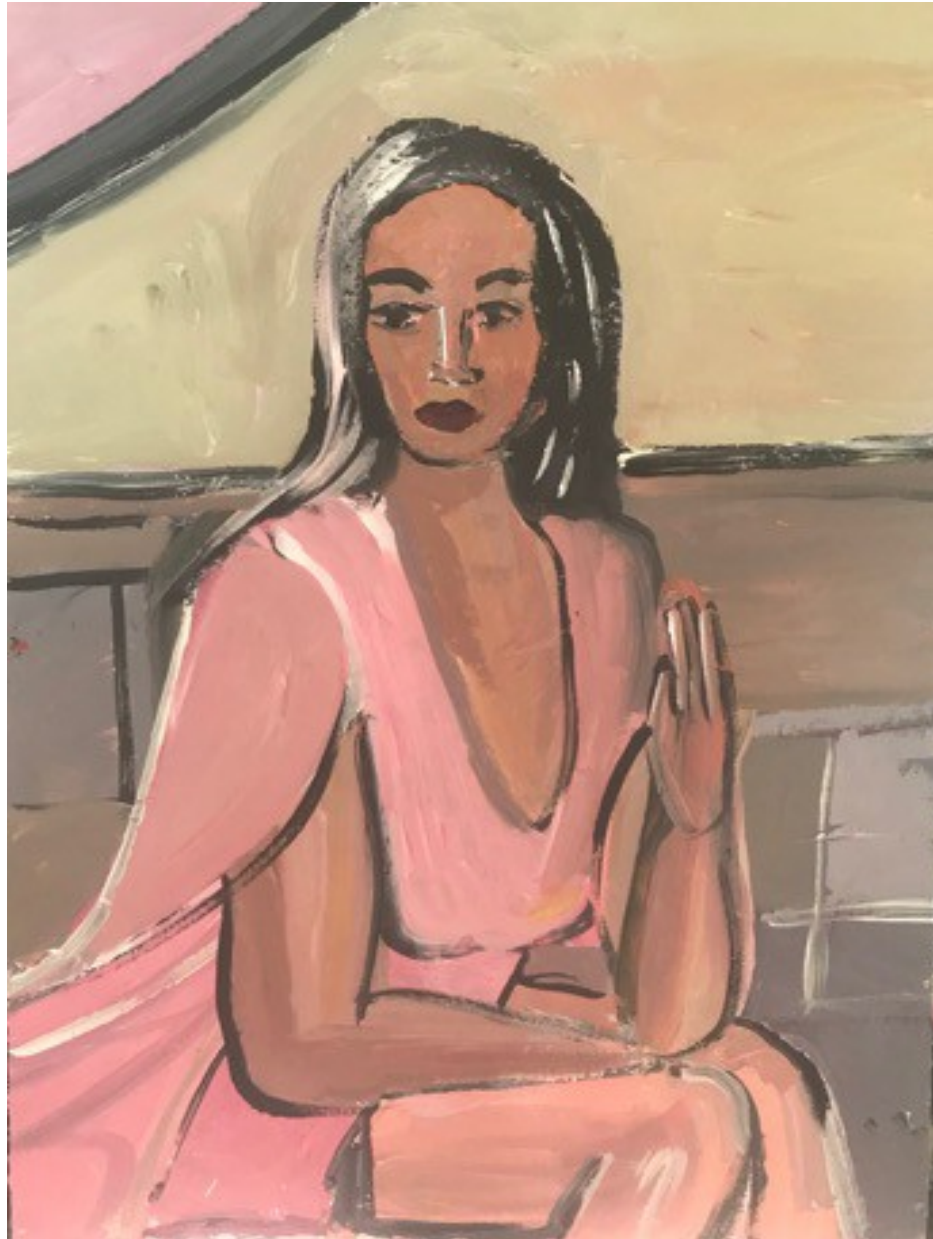

Sabine Schaefer

"Lady in pink" 42 x 30 cm.