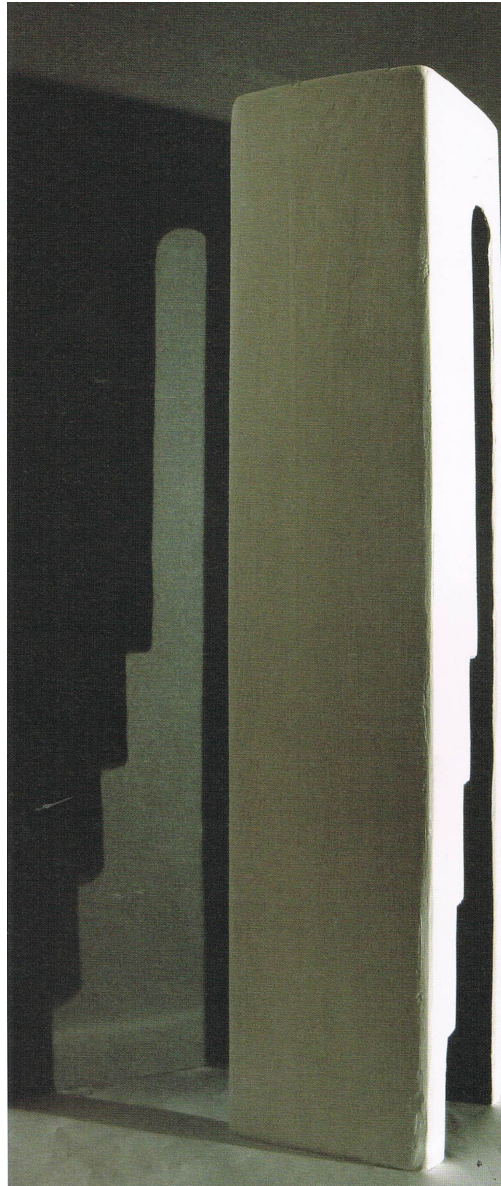

Ion Popescu

"Ladder towards darkness" 24 x 24 x 100 cm.